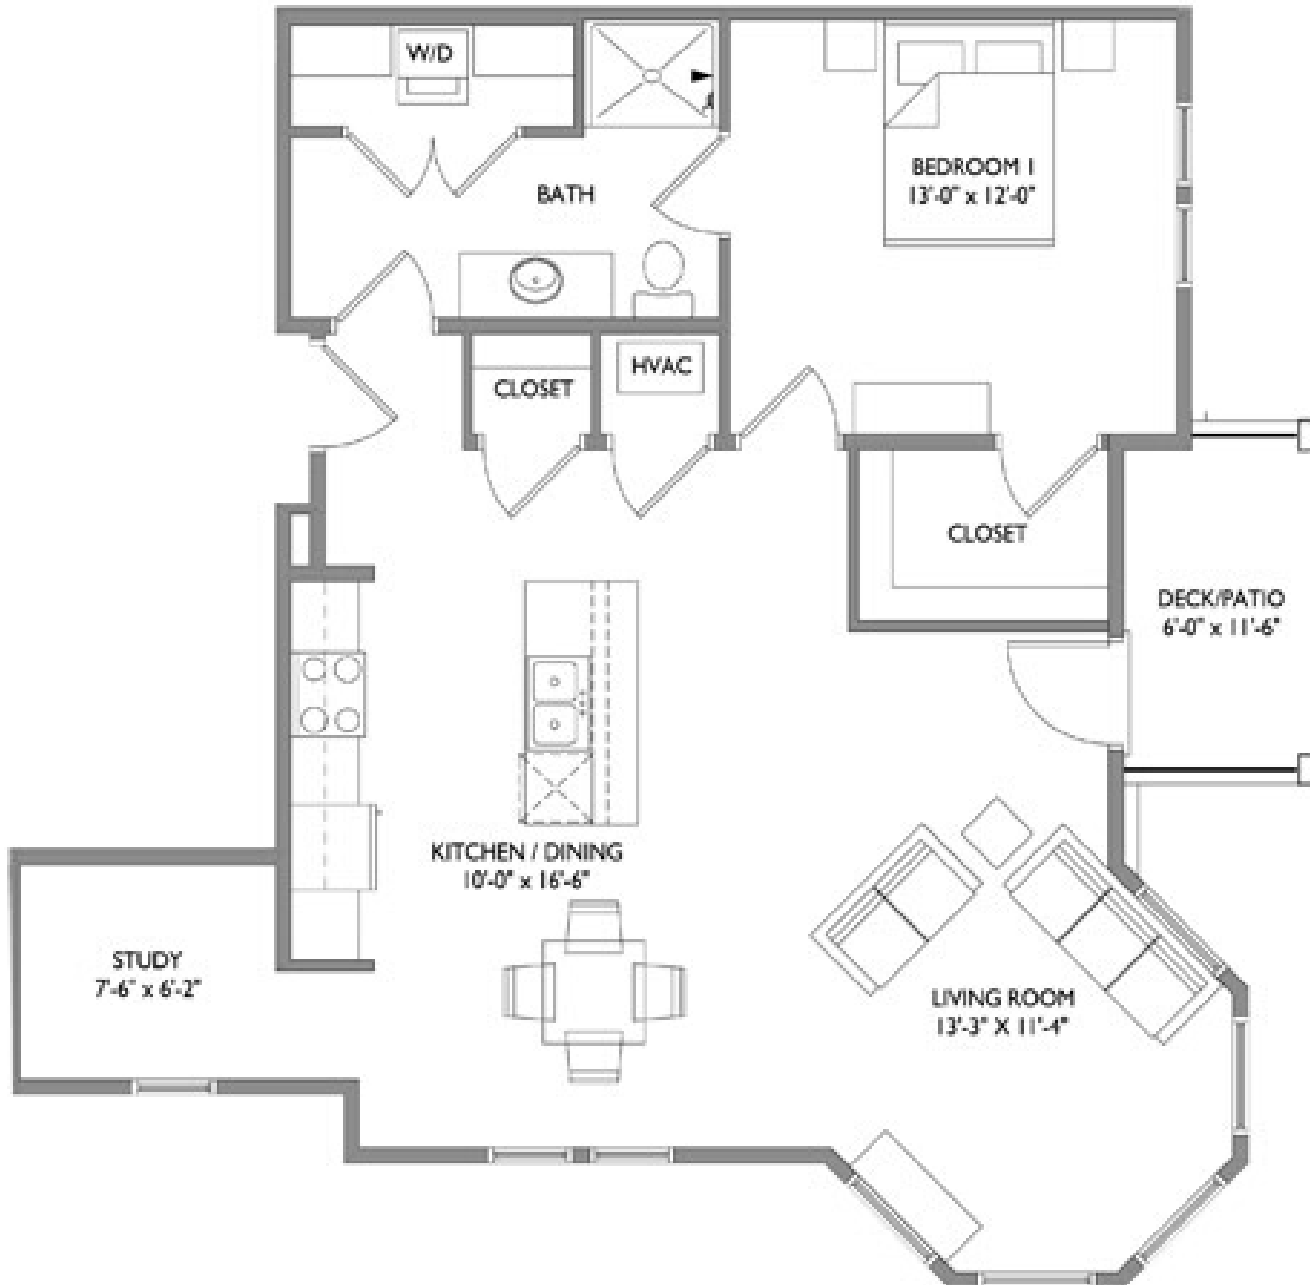

HARTLAND RIVERWALK

Model: Mill

Sq Ft: 925

Bed: 1

Bath: 1

Floor plan and dimensions may vary

jdmccormick.com 608.819.6500