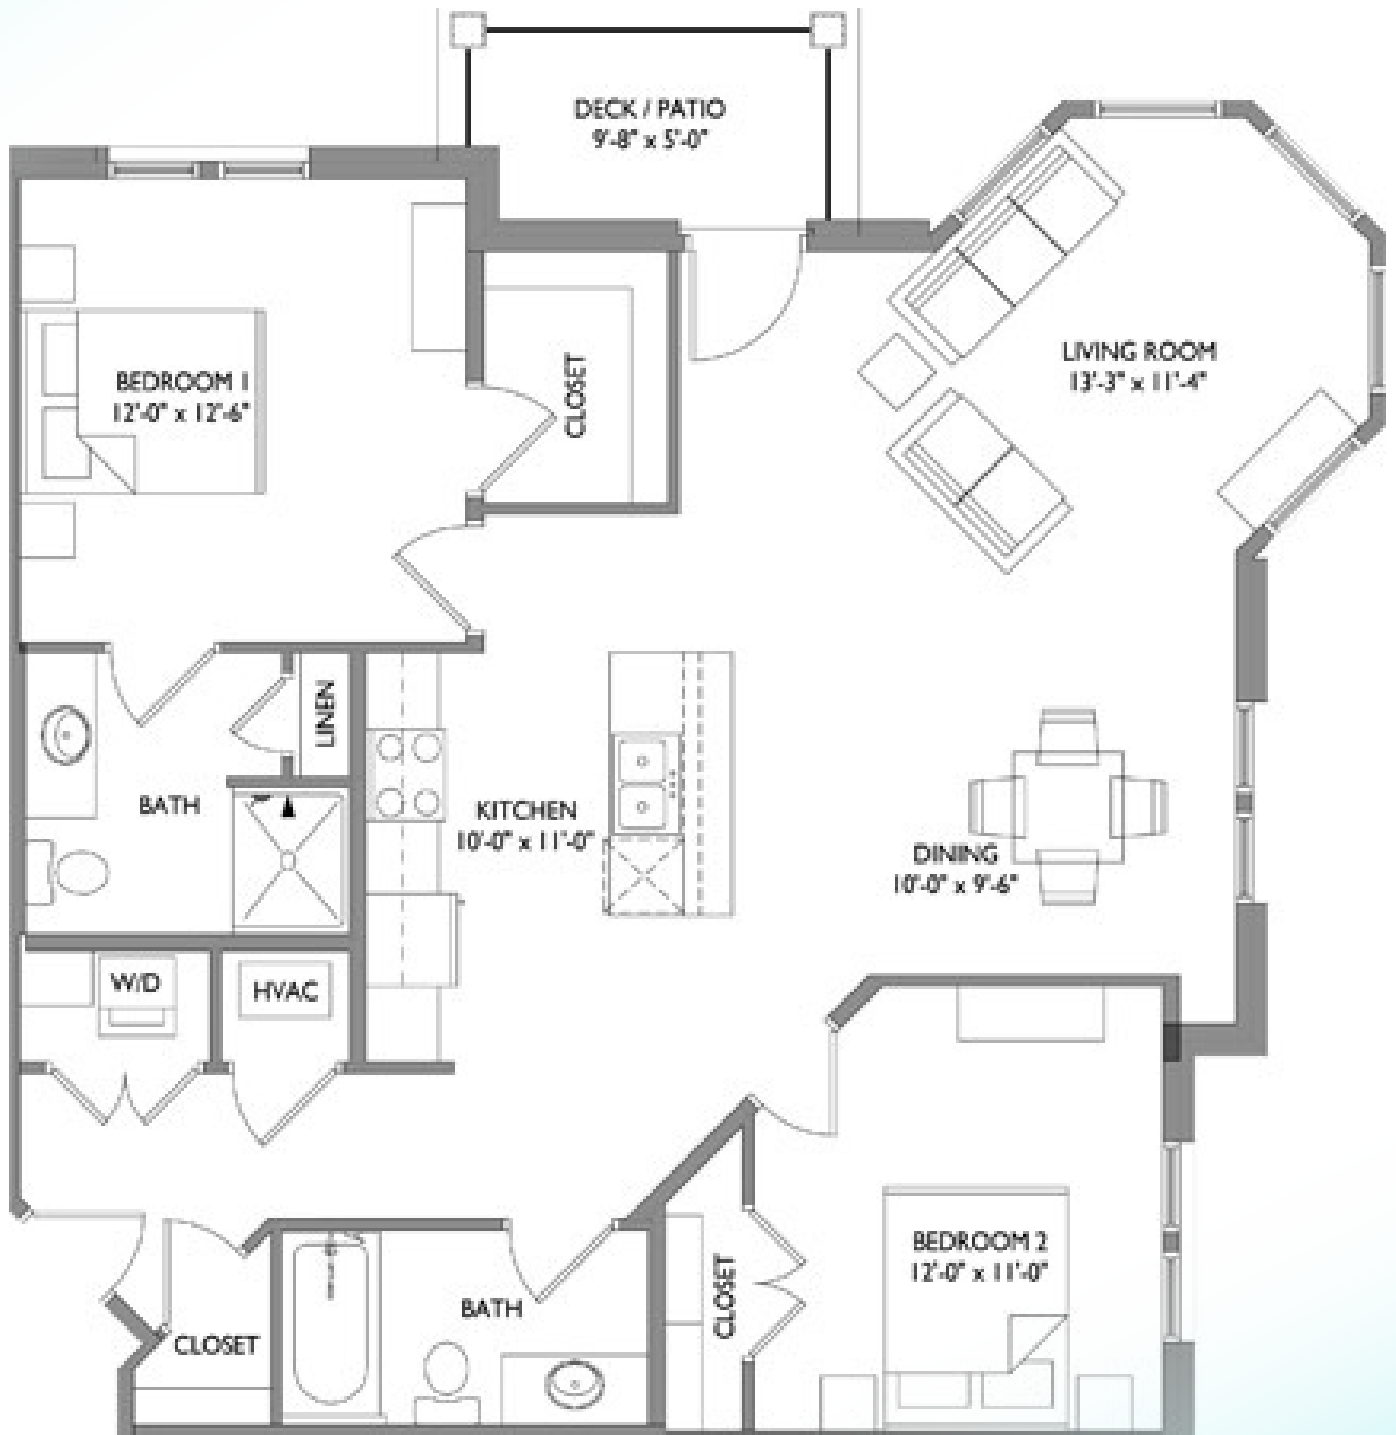

HARTLAND RIVERWALK

Model: Underwood

Sq Ft: 1169

Bed: 2

Bath: 2

Floor plan and dimensions may vary

HARTLAND RIVERWALK

Model: Underwood

Sq Ft: 1242

Bed: 2

Bath: 2

Floor plan and dimensions may vary