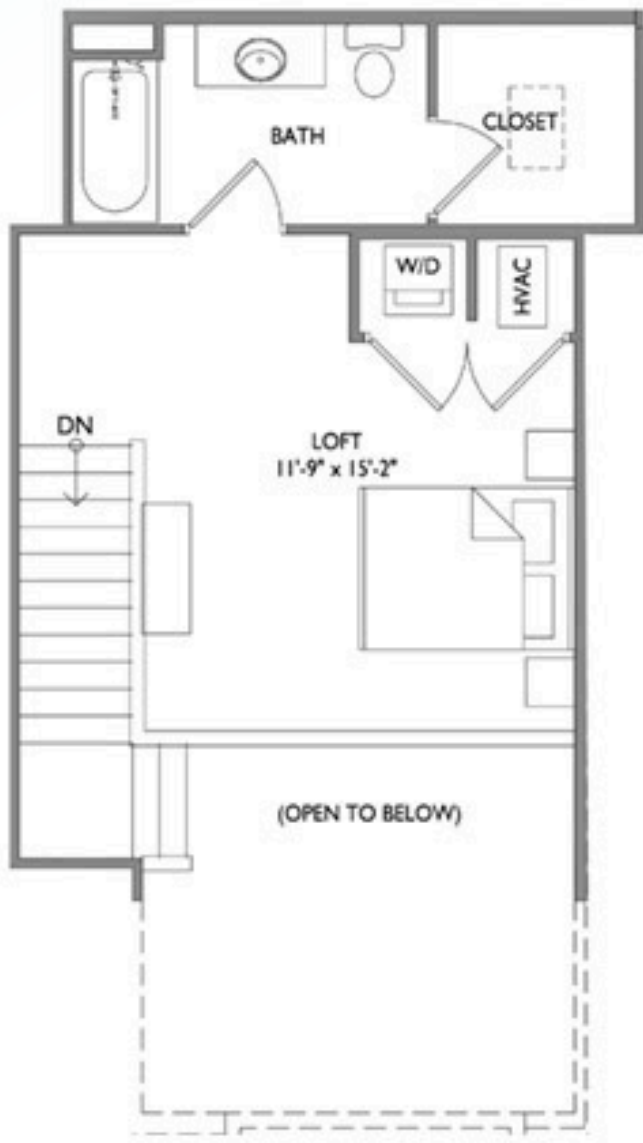

HARTLAND RIVERWALK

Model: Jewel

Sq Ft: 808

Bed: 1

Bath: 1.5

Floor plan and dimensions may vary

HARTLAND RIVERWALK

Model: Jewel

Sq Ft: 822

Bed: 1

Bath: 1.5

Floor plan and dimensions may vary

HARTLAND RIVERWALK

Model: Jewel

Sq Ft: 841

Bed: 1

Bath: 1.5

Floor plan and dimensions may vary

HARTLAND RIVERWALK

Model: Jewel

Sq Ft: 847

Bed: 1

Bath: 1.5

Floor plan and dimensions may vary

HARTLAND RIVERWALK

Model: Jewel

Sq Ft: 851

Bed: 1

Bath: 1.5

Floor plan and dimensions may vary

HARTLAND RIVERWALK

Model: Jewel