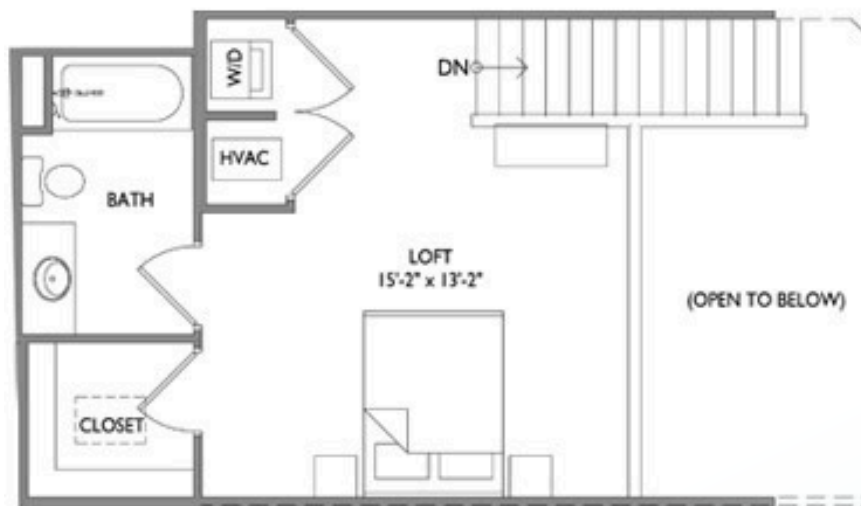

HARTLAND RIVERWALK

Model: Jewel

Sq Ft: 808

Bed: 1

Bath: 1.5

Floor plan and dimensions may vary

HARTLAND RIVERWALK

Model: Jewel

Sq Ft: 860

Bed: 1

Bath: 1.5

Floor plan and dimensions may vary

HARTLAND RIVERWALK

Model: Jewel

Sq Ft: 861

Bed: 1

Bath: 1.5

Floor plan and dimensions may vary

HARTLAND RIVERWALK

Model: Jewel

Sq Ft: 883

Bed: 1

Bath: 1.5

Floor plan and dimensions may vary

HARTLAND RIVERWALK

Model: Jewel

Sq Ft: 904

Bed: 1

Bath: 1.5

Floor plan and dimensions may vary

HARTLAND RIVERWALK

Model: Jewel