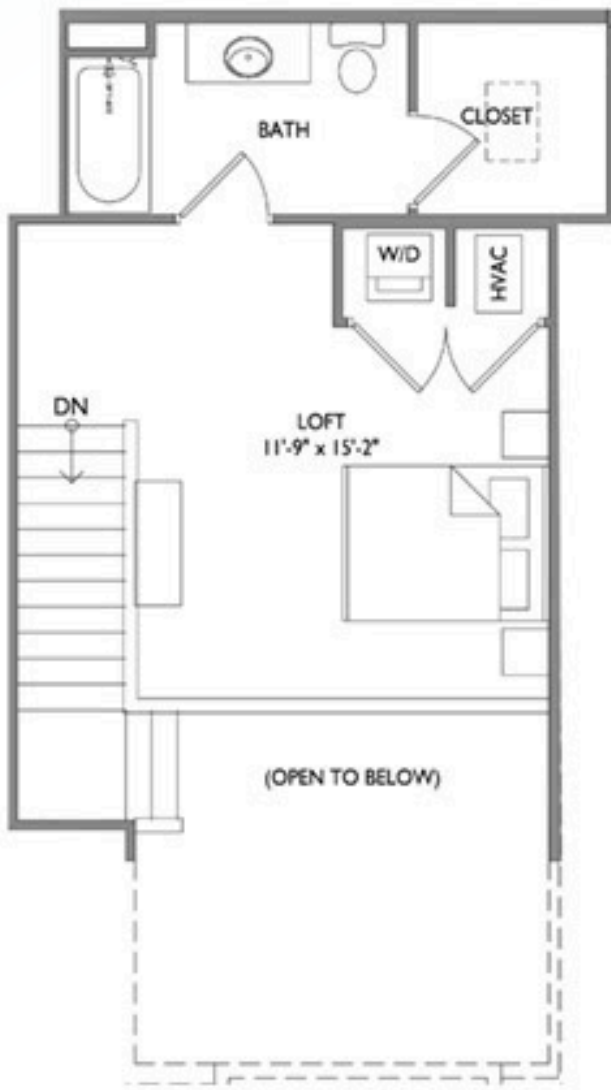

HARTLAND RIVERWALK

Model: Jewel

Sq Ft: 808

Bed: 1

Bath: 1.5

Floor plan and dimensions may vary

HARTLAND RIVERWALK

Model: Jewel

Sq Ft: 822

Bed: 1

Bath: 1.5

Floor plan and dimensions may vary

HARTLAND RIVERWALK

Model: Jewel

Sq Ft: 841

Bed: 1

Bath: 1.5

Floor plan and dimensions may vary

HARTLAND RIVERWALK

Model: Jewel

Sq Ft: 847

Bed: 1

Bath: 1.5

Floor plan and dimensions may vary

HARTLAND RIVERWALK

Model: Jewel

Sq Ft: 851

Bed: 1

Bath: 1.5

Floor plan and dimensions may vary

HARTLAND RIVERWALK

Model: Jewel