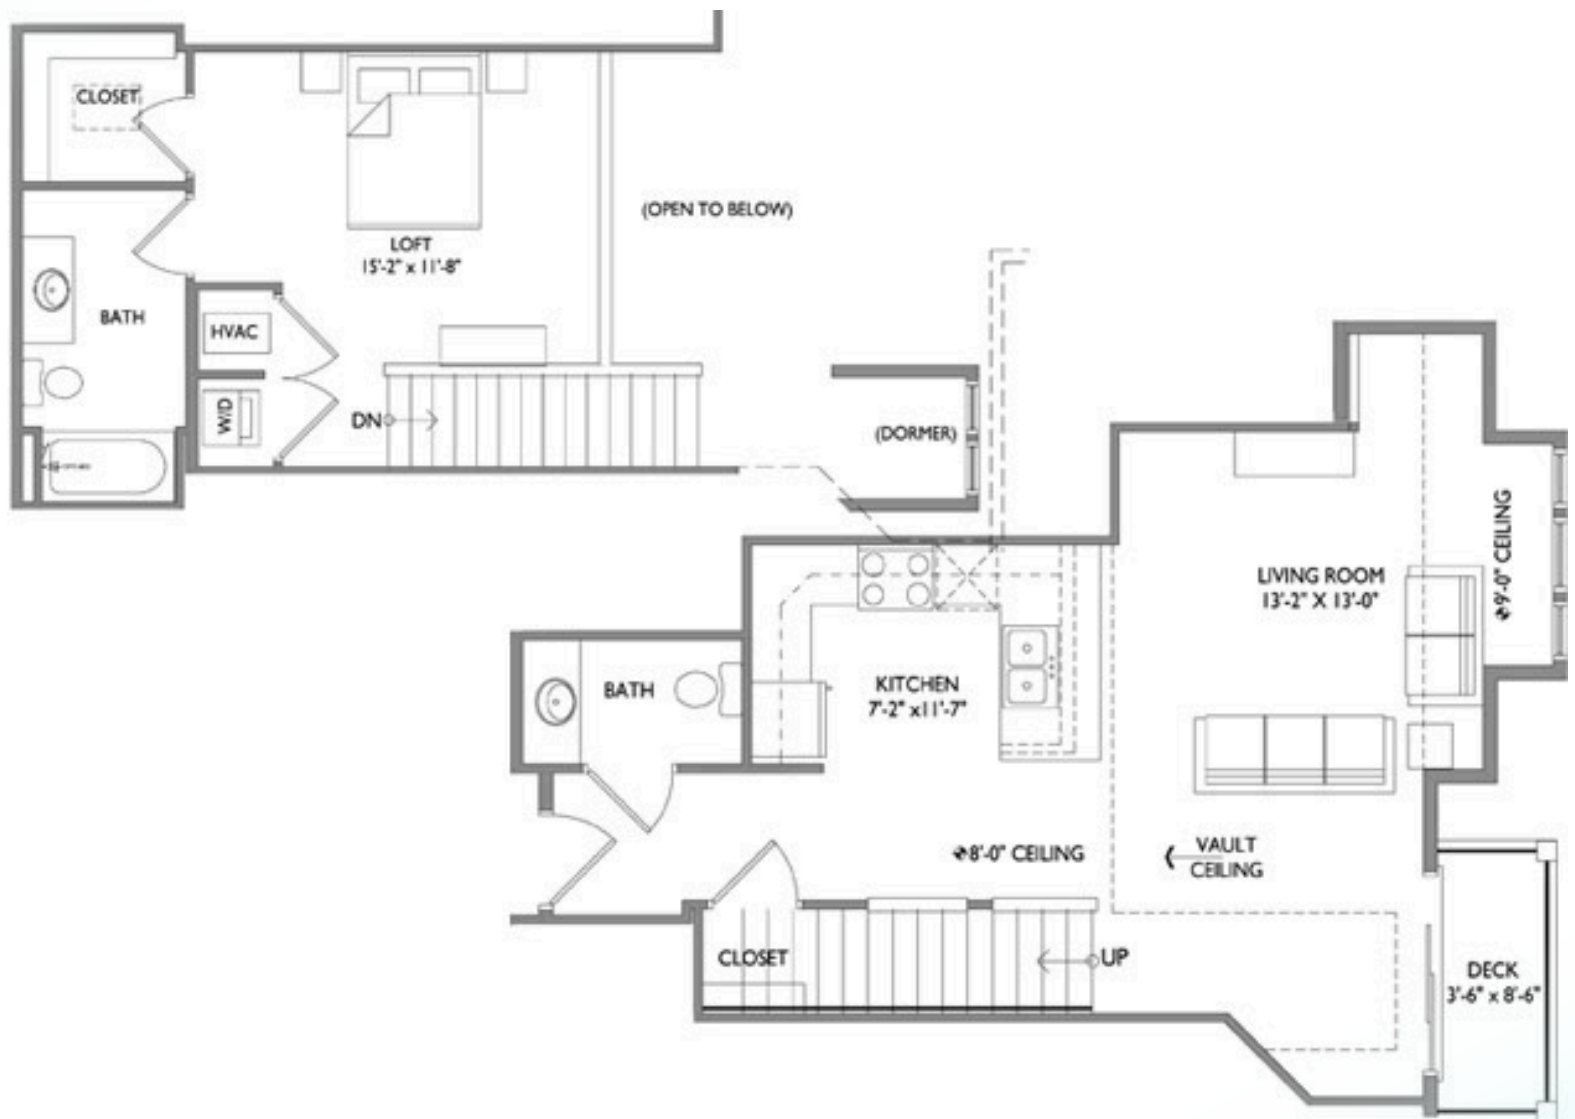

HARTLAND RIVERWALK

Model: Jewel

Sq Ft: 808

Bed: 1

Bath: 1.5

Floor plan and dimensions may vary

HARTLAND RIVERWALK

Model: Jewel

Bath: 1.5

Floor plan and dimensions may vary

HARTLAND RIVERWALK

Model: Jewel

Sq Ft: 883

Bed: 1

Bath: 1.5

Floor plan and dimensions may vary

HARTLAND RIVERWALK

Model: Jewel

Sq Ft: 904

Bed: 1

Bath: 1.5

Floor plan and dimensions may vary

HARTLAND RIVERWALK

Model: Jewel

Sq Ft: 922

Bed: 1

Bath: 1.5

Floor plan and dimensions may vary