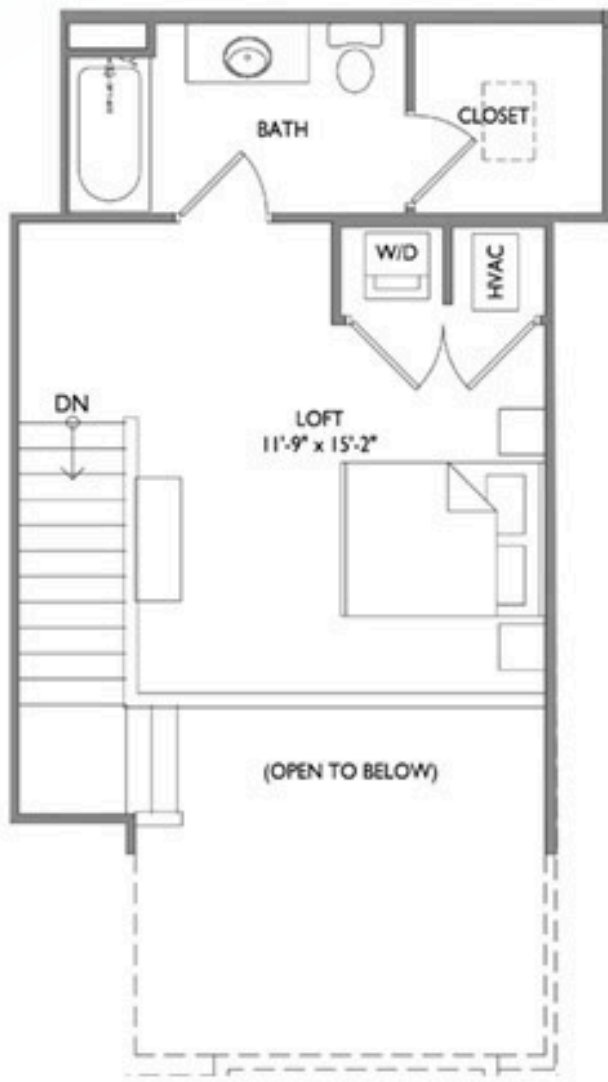

HARTLAND RIVERWALK

Model: Jewel

Sq Ft: 808

Bed: 1

Bath: 1.5

Floor plan and dimensions may vary

HARTLAND RIVERWALK

Model: Jewel

Bath: 1.5

Floor plan and dimensions may vary

HARTLAND RIVERWALK

Model: Jewel

Sq Ft: 847

Bed: 1

Bath: 1.5

Floor plan and dimensions may vary

HARTLAND RIVERWALK

Model: Jewel

Sq Ft: 851

Bed: 1

Bath: 1.5

Floor plan and dimensions may vary

HARTLAND RIVERWALK

Model: Jewel

Sq Ft: 860

Bed: 1

Bath: 1.5

Floor plan and dimensions may vary

HARTLAND RIVERWALK

Model: Jewel

Sq Ft: 861

Bed: 1