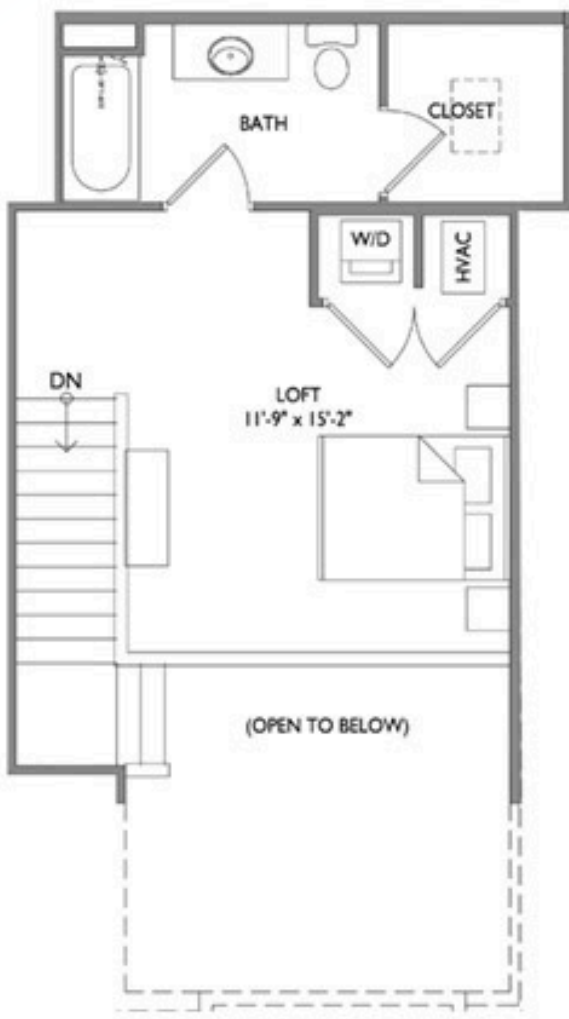

HARTLAND RIVERWALK

Model: Jewel

Sq Ft: 808

Bed: 1

Bath: 1.5

Floor plan and dimensions may vary

HARTLAND RIVERWALK

Model: Jewel

Sq Ft: 822

Bed: 1

Bath: 1.5

Floor plan and dimensions may vary

HARTLAND RIVERWALK

Model: Jewel

Sq Ft: 841

Bed: 1

Bath: 1.5

Floor plan and dimensions may vary

HARTLAND RIVERWALK

Model: Jewel

Sq Ft: 847

Bed: 1

Bath: 1.5

Floor plan and dimensions may vary

HARTLAND RIVERWALK

Model: Jewel

Sq Ft: 851

Bed: 1

Bath: 1.5

Floor plan and dimensions may vary

HARTLAND RIVERWALK

Model: Jewel