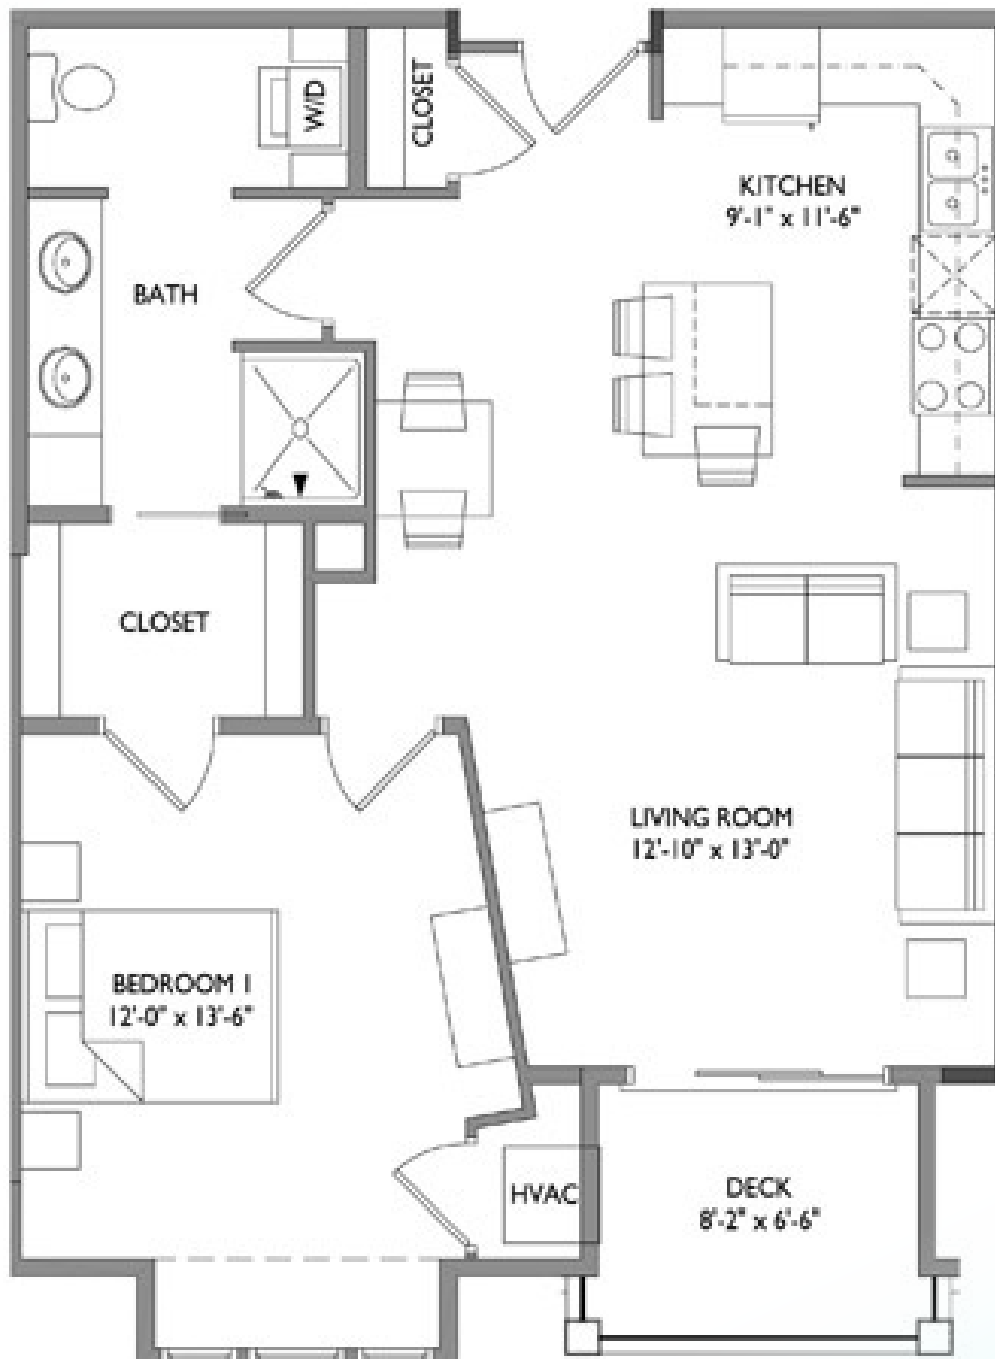

Model: Fox
Sq Ft: 820
Bed: 1
Bath: 1

HARTLAND RIVERWALK

Floor plan and dimensions may vary