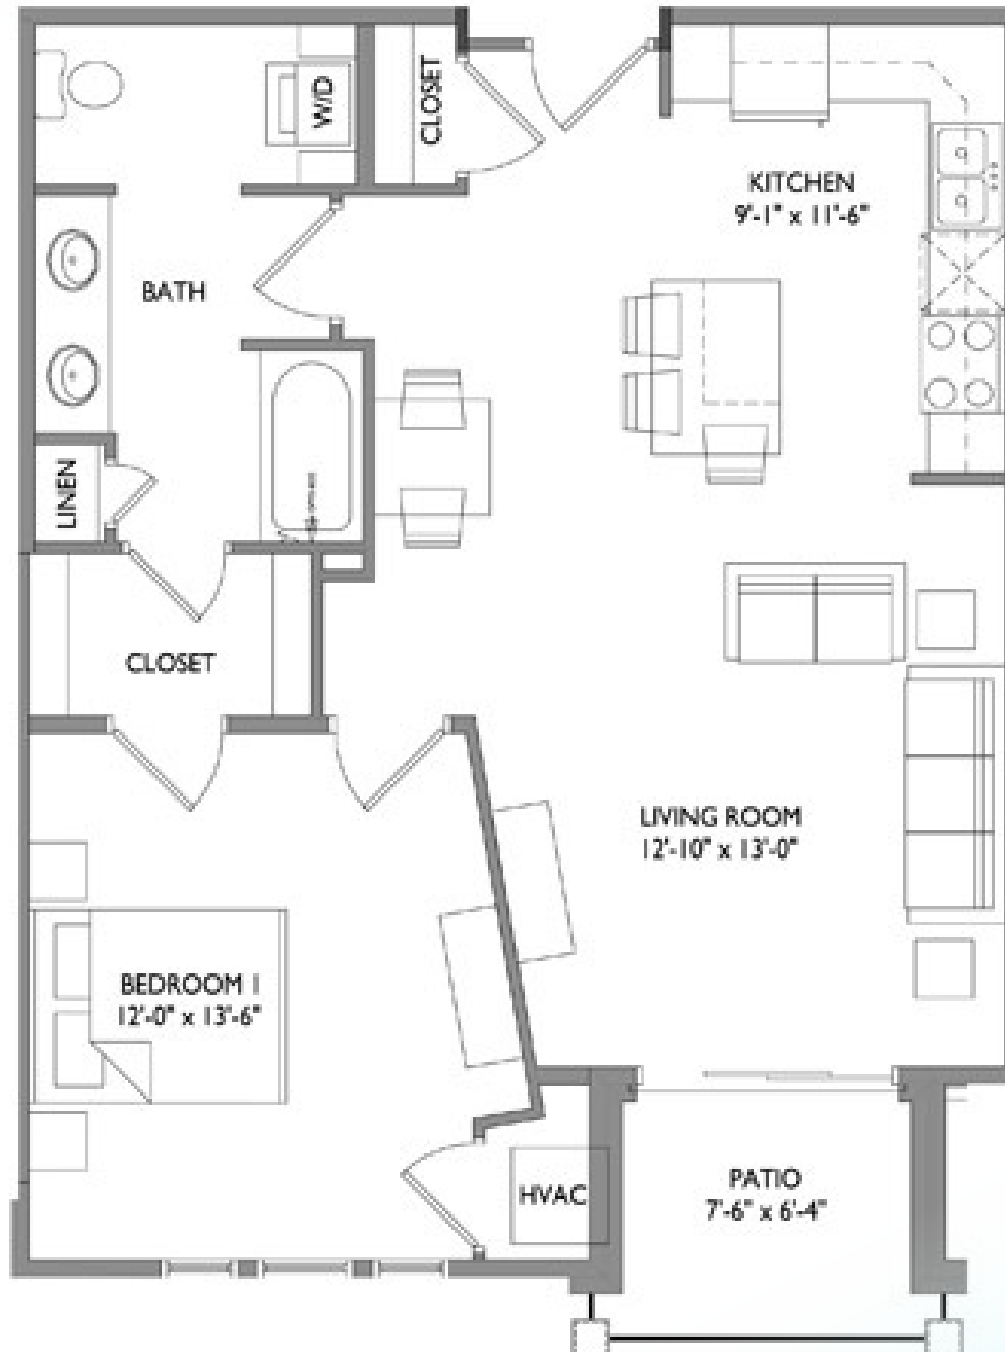

Model: Fox
Sq Ft: 813
Bed: 1
Bath: 1

HARTLAND RIVERWALK

Floor plan and dimensions may vary