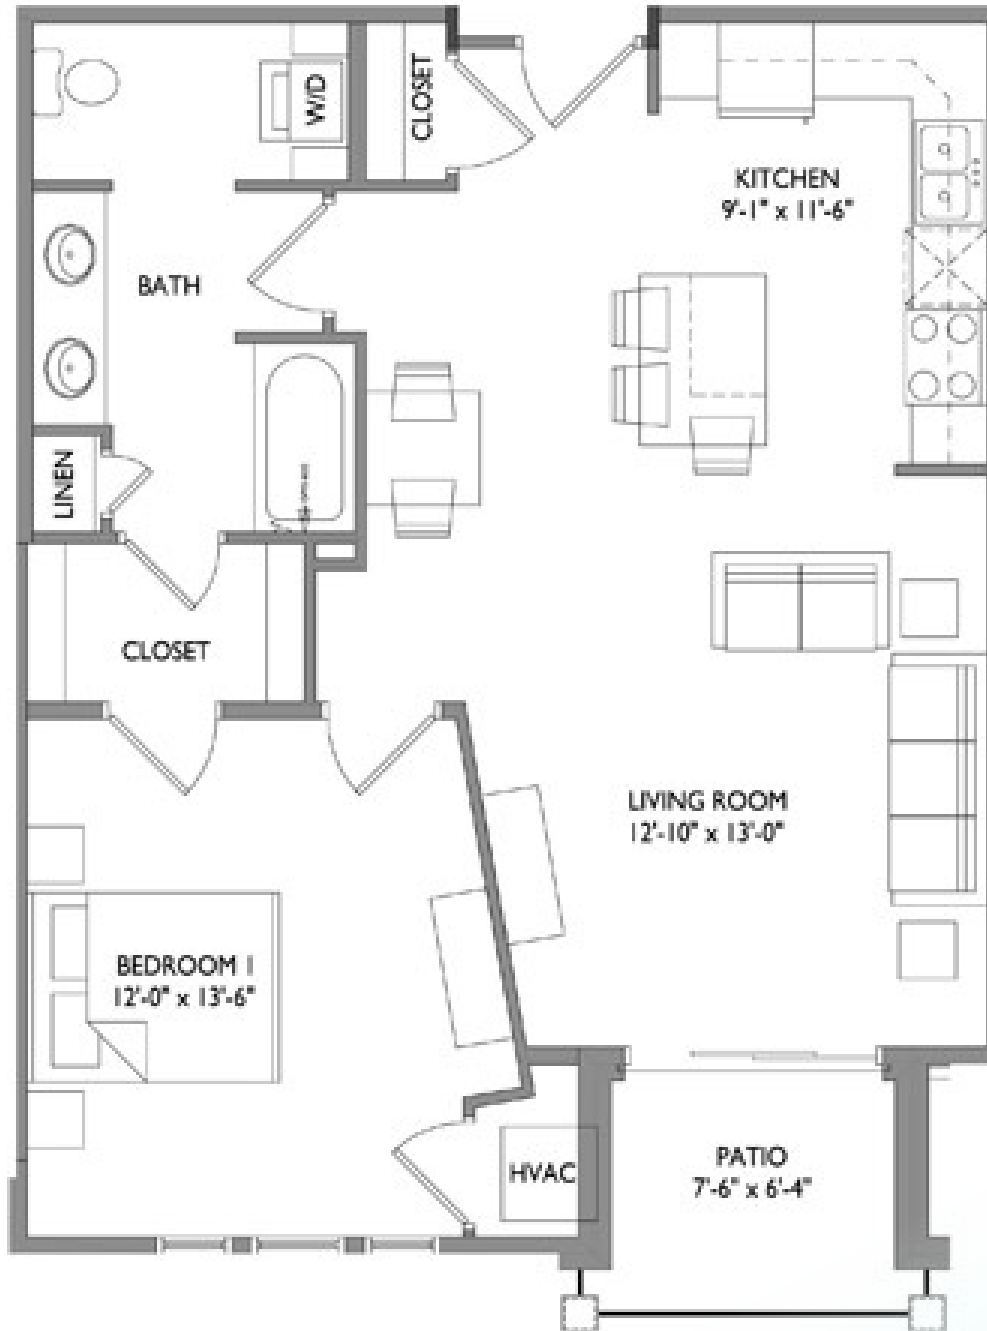

Model: Fox
Sq Ft: 800
Bed: 1
Bath: 1

HARTLAND RIVERWALK

Floor plan and dimensions may vary