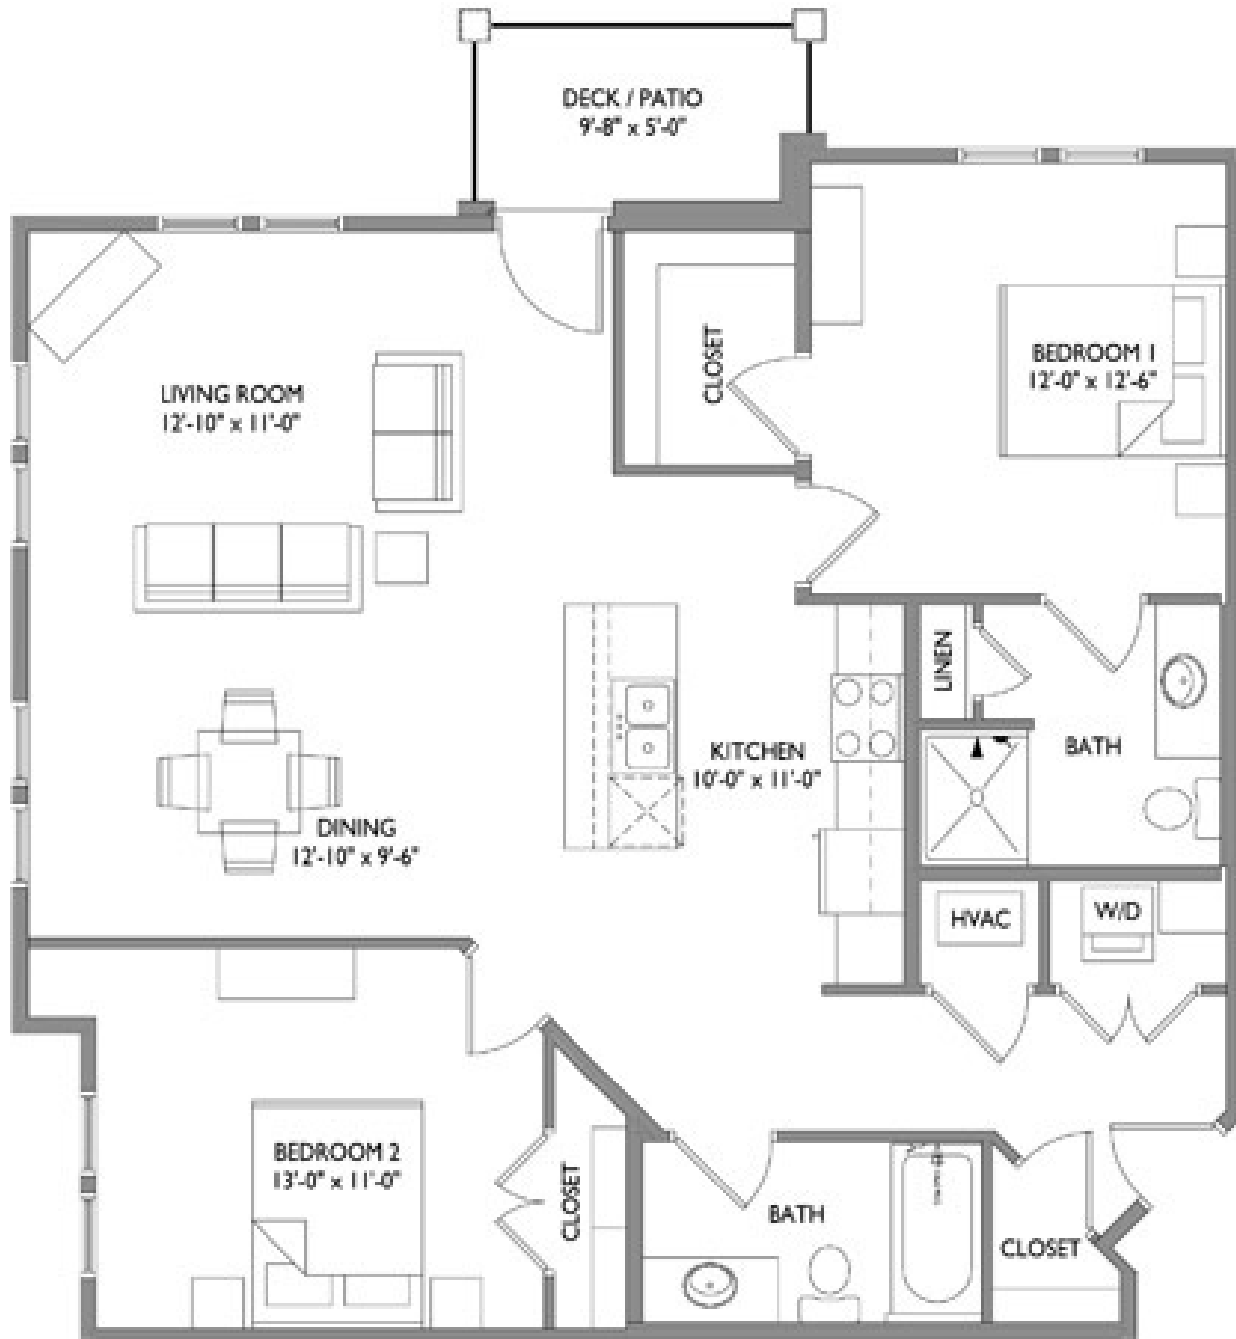

HARTLAND RIVERWALK

Model: Brandy

Sq Ft: 1145

Bed: 2

Bath: 2

Floor plan and dimensions may vary

HARTLAND RIVERWALK

Model: Brandy

Sq Ft: 1181

Bed: 2

Bath: 2

Floor plan and dimensions may vary

HARTLAND RIVERWALK

Model: Brandy

Sq Ft: 1260

Bed: 2

Bath: 2

Floor plan and dimensions may vary