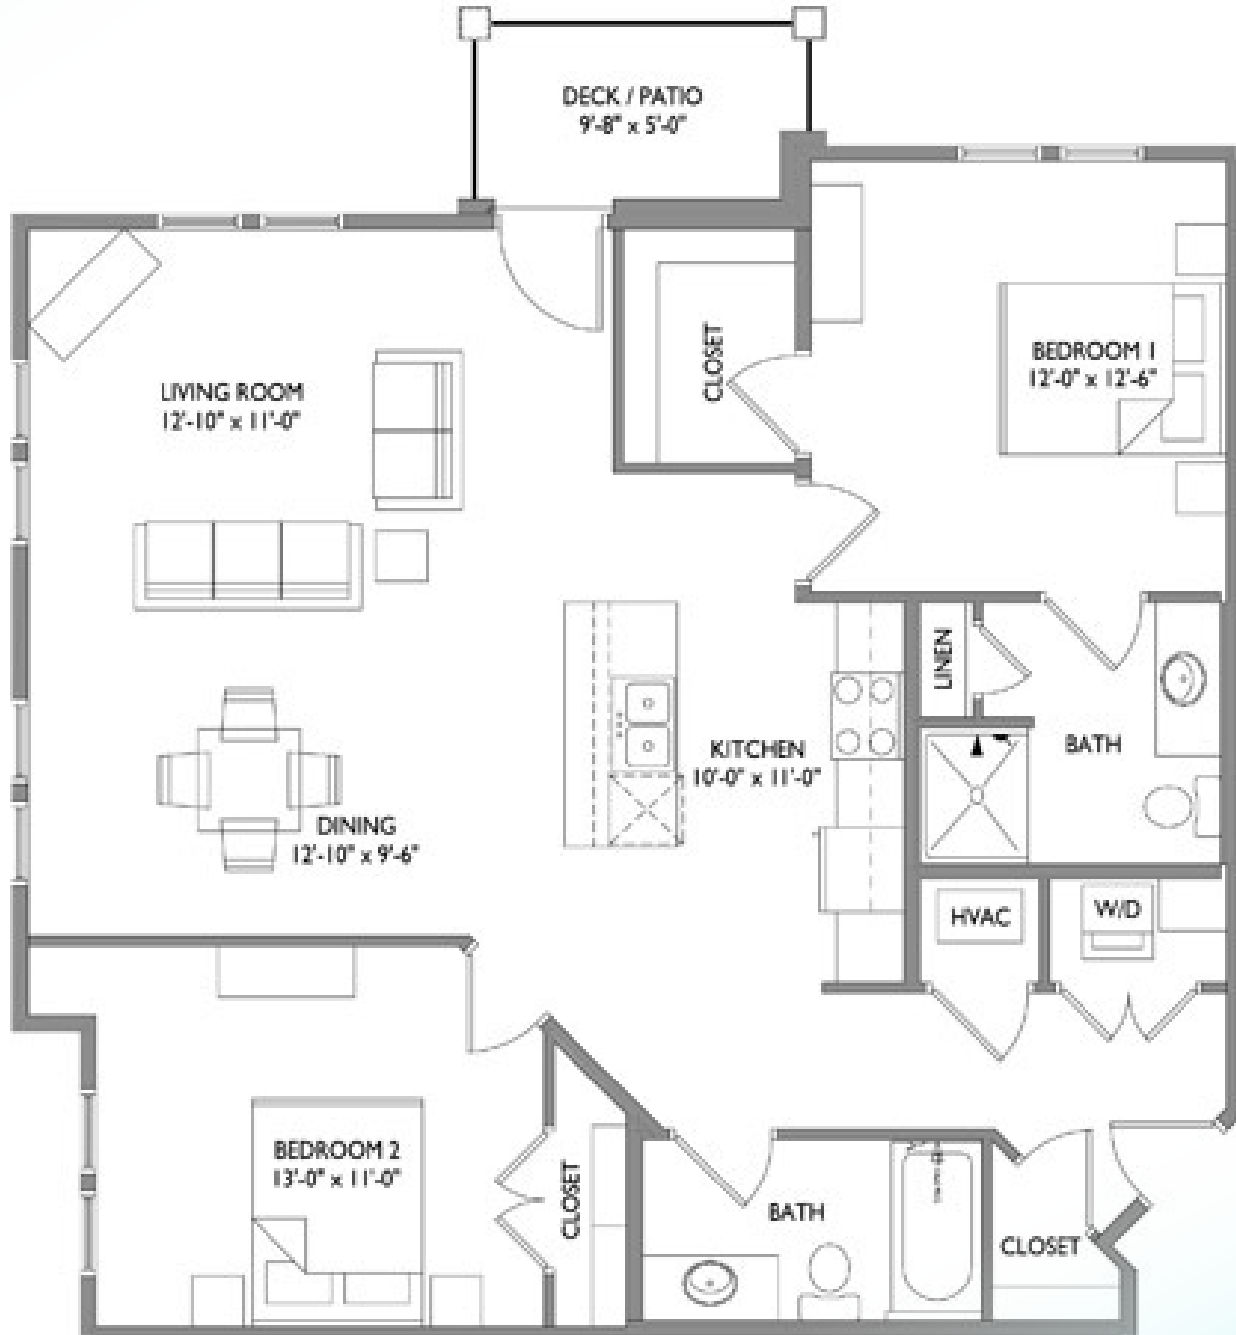

HARTLAND RIVERWALK

Model: Brandy

Sq Ft: 1145

Bed: 2

Bath: 2

Floor plan and dimensions may vary

HARTLAND RIVERWALK

Model: Brandy

Sq Ft: 1181

Bed: 2

Bath: 2

Floor plan and dimensions may vary

HARTLAND RIVERWALK

Model: Brandy

Sq Ft: 1260

Bed: 2

Bath: 2

Floor plan and dimensions may vary